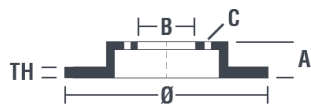

Tightening torque
100 Nm

Unit per box
2

EANCode
8020584670415

Brand part numbers

Brembo
08.6704.10

AP
15367

Breco
BS 7567

08.6704.10	
AP	15367 V-15367
BRECO	BS 7567-BS 7567
DIMENSION	265 x 10.5 mm
MIN TH	9.5 mm
BALANCING	GUARANTEED
MATERIAL	SUB-GROUP 1
WEIGHT	4.3 kg
	DP
	KBA 60439
	INSIDE THE BOX 205.5732.45
	08.6704.11
DATE : 21/01/2014 VERSION : 00	