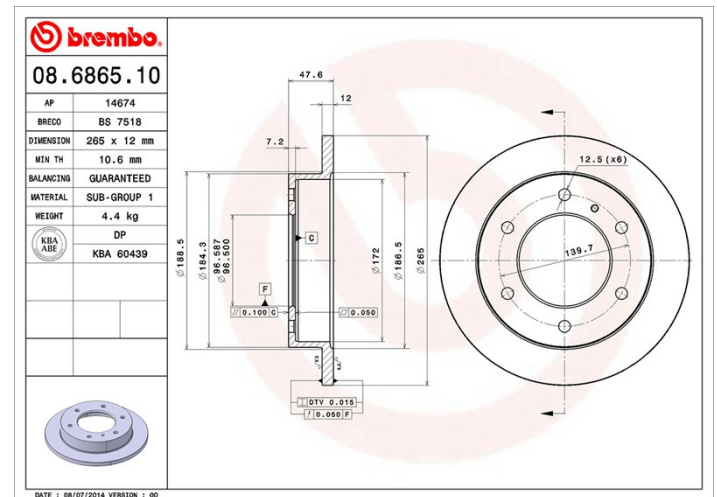

Brand part numbers

Brembo
08.6865.10

AP
14674

Breco
BS 7518

Technical specifications

Compatible vehicles

ISUZU			
Model	Type	Kw	Year
TROOPER I (UBS)	2.2 D 4WD	39	05/84 12/89
TROOPER I (UBS)	2.8 TD (UBS55)	71	10/87 12/91
TROOPER I (UBS)	2.8 TD (UBS55)	78	10/88 12/91
TROOPER I Open Off-Road Vehicle (UBS)	2.6 i (UBS17)	85	10/87 12/91

OE Part number

Compatible OE codes

ISUZU 8941732442