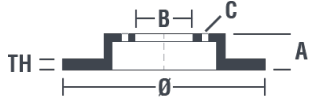

Disc 08.6865.10

brembo
AFTERMARKET

Disc technical data

Axle Rear

Diameter
265 mm

Overall height (A)
47,6 mm

Centring diameter (B)
96,5 mm

Number of holes (C)
6

Thickness (TH)
12 mm

Minimum thickness
10,6 mm

Tightening torque
118 Nm

Unit per box
2

EANCode
8020584686515