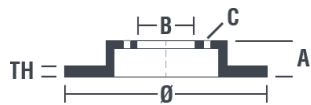

Disc technical data

| | |
|--------------------------------------|-----------------------------------------|
| Axle Rear | Diameter 245 mm |
| Overall height (A) 83,6 mm | Centring diameter (B) 45,2 mm |
| Number of holes (C) 5 | Thickness (TH) 10 mm |
| Minimum thickness 8 mm | Tightening torque Nm |
| Unit per box 1 | EANCode 8020584012826 |