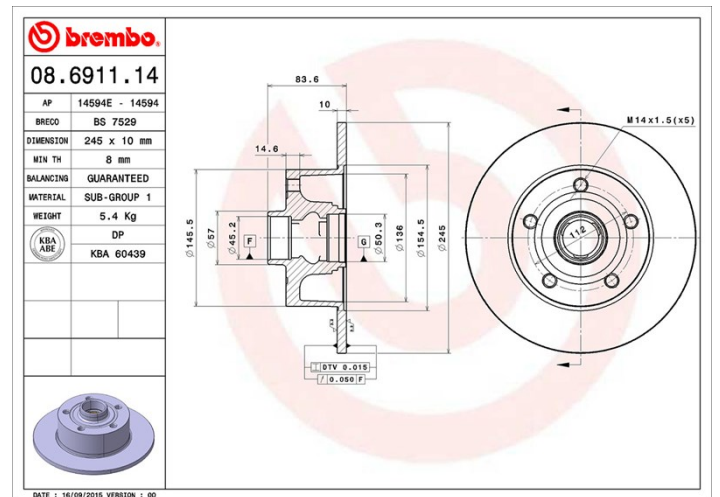

Disc technical data

| | |
|--------------------------------------|-----------------------------------------|
| Axle Rear | Diameter 245 mm |
| Overall height (A) 83,6 mm | Centring diameter (B) 45,2 mm |
| Number of holes (C) 5 | Thickness (TH) 10 mm |
| Minimum thickness 8 mm | Tightening torque Nm |
| Unit per box 1 | EANCode 8020584012826 |

Brand part numbers

| | | |
|-----------------------------|----------------------|-------------------------|
| Brembo 08.6911.14 | AP 14594 E | Breco BS 7529 |
|-----------------------------|----------------------|-------------------------|