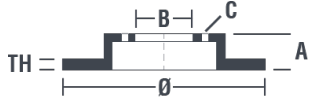

Disc 08.7165.11

brembo
AFTERMARKET

Disc technical data

Axle Rear

Diameter
230 mm

Overall height (A)
40,3 mm

Centring diameter (B)
65 mm

Number of holes (C)
5

Thickness (TH)
9 mm

Minimum thickness
7 mm

Tightening torque
120 Nm

Unit per box
2

EANCode
8020584018132