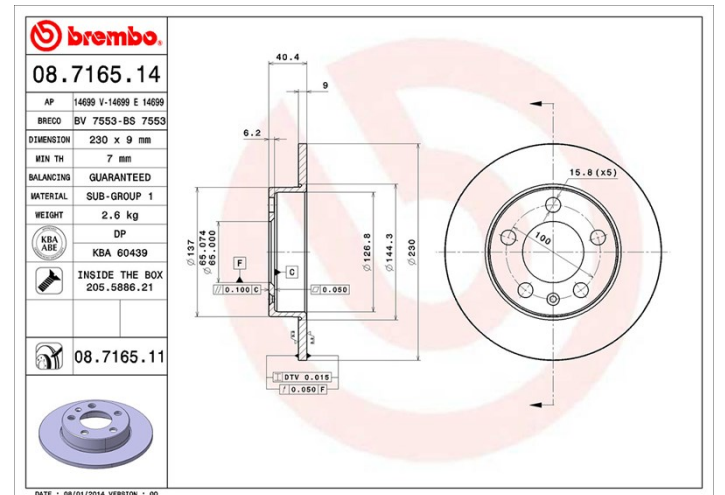

Brand part numbers

Brembo
08.7165.11

AP
14699 V

Breco
BV 7553

Technical specifications

Disc with fixing screw

By supplying the fixing screw in the disc box, Brembo provides extra help to the mechanic if the original screw is rusty or worn to such an extent as to prevent or make it difficult to reuse.

UV Disc

The UV coating process provides a superior corrosion resistance and full disc protection.

Compatible vehicles

AUDI

Model	Type	Kw	Year
A1 (8X1, 8XK)	1.0 TFSI	60	01/16 10/18
A1 (8X1, 8XK)	1.0 TFSI	70	03/15 10/18
A1 (8X1, 8XK)	1.2 TFSI	63	05/10 04/15
A1 (8X1, 8XK)	1.4 TDI	66	11/14 10/18
A1 (8X1, 8XK)	1.4 TFSI	136	01/11 04/15