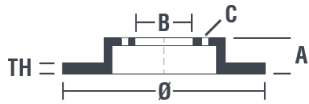

Tightening torque
120 Nm

Unit per box
2

EANCode
8020584012437

Brand part numbers

Brembo
08.7165.14

AP
14699 E

Breco
BS 7553

08.7165.14	
AP	14699 V-14699 E
BRECO	BV 7553-BS 7553
DIMENSION	230 x 9 mm
MIN TH	7 mm
BALANCING	GUARANTEED
MATERIAL	SUB-GROUP 1
WEIGHT	2.6 kg
KBA	DP
KBA	KBA 60439
INSIDE THE BOX	205.5686.21
08.7165.11	
DATE : 06/01/2014 VERSION : 00	