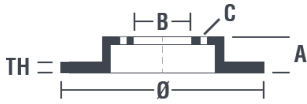

Disc
08.8094.60

brembo
AFTERMARKET

Disc technical data

Axle Rear

Diameter
280 mm

Overall height (A)
80 mm

Centring diameter (B)
79 mm

Number of holes (C)
5

Thickness (TH)
16 mm

Minimum thickness
14,2 mm

Tightening torque
160 Nm

Unit per box
2

EANCode
8020584809464