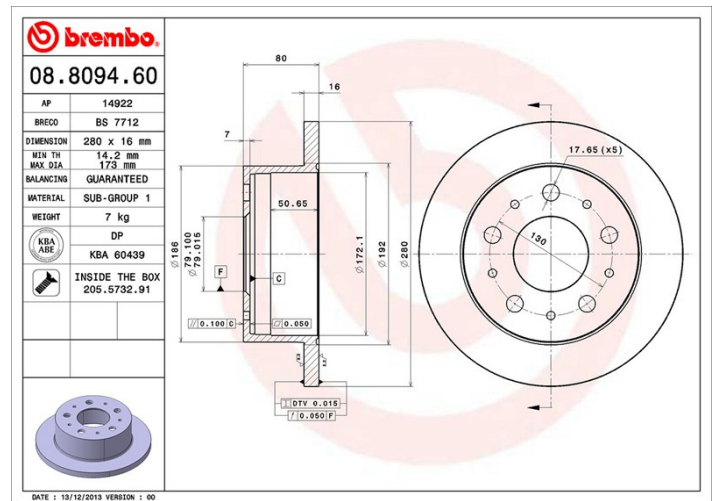

Brand part numbers

Brembo
08.8094.60

AP
14922

Breco
BS 7712

Technical specifications

Disc with fixing screw

By supplying the fixing screw in the disc box, Brembo provides extra help to the mechanic if the original screw is rusty or worn to such an extent as to prevent or make it difficult to reuse.

Compatible vehicles

CITROËN

Model	Type	Kw	Year
JUMPER Box / RELAY Box	2.2 HDi 100	74	04/06 -
JUMPER Box / RELAY Box	2.2 HDi 120	88	04/06 -
JUMPER Box / RELAY Box	3.0 HDi 160	116	09/06 -
JUMPER Bus / RELAY Bus	2.2 HDi 100	74	04/06 -
JUMPER Bus / RELAY Bus	2.2 HDi 120	88	04/06 -
JUMPER Bus / RELAY Bus	3.0 HDi 160	116	09/06 -
JUMPER Platform/Chassis / RELAY Platform/Chassis	2.2 HDi 100	74	04/06 -
JUMPER Platform/Chassis / RELAY Platform/Chassis	2.2 HDi 120	88	04/06 -