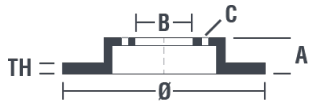

Disc technical data

Axle Rear

Diameter
245 mm

Overall height (A)
47,7 mm

Centring diameter (B)
68 mm

Number of holes (C)
5

Thickness (TH)
10 mm

Minimum thickness
8 mm

Tightening torque
120 Nm

Unit per box
2

EANCode
8020584840818

Brand part numbers

Brembo
08.8408.10

AP
14704

Breco
BS 7603

08.8408.10	
AP	14704 V-14704
BRECO	BV 7603-BS 7603
DIMENSION	245 x 10 mm
MIN TH	8 mm
BALANCING	GUARANTEED
MATERIAL	SUB-GROUP 1
WEIGHT	3.4 kg
	DP
	KBA 60439
08.8408.11	
DATE : 09/01/2014 VERSION : 00	