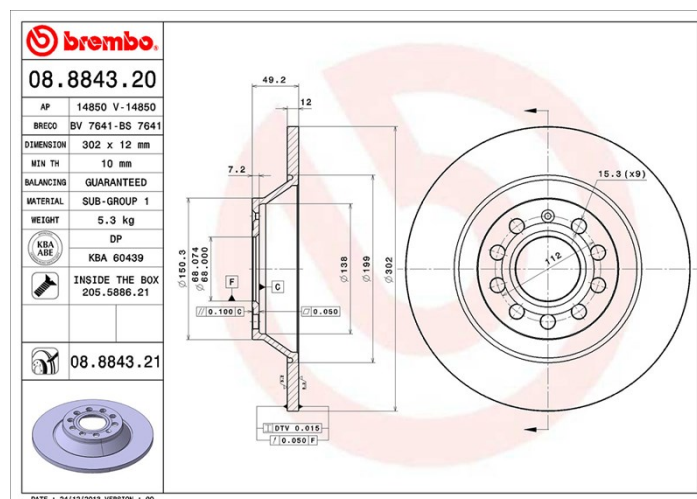

Disc 08.8843.20

brembo
AFTERMARKET

Disc technical data

Axle Rear

Diameter
302 mm

Overall height (A)
49,2 mm

Centring diameter (B)
68 mm

Number of holes (C)
5

Thickness (TH)
12 mm

Minimum thickness
10 mm

Tightening torque 
120 Nm

Unit per box
2

EANCode
8020584884324

Brand part numbers

Brembo
08.8843.20

AP
14850

Breco
BS 7641

Technical specifications

Disc with fixing screw

By supplying the fixing screw in the disc box, Brembo provides extra help to the mechanic if the original screw is rusty or worn to such an extent as to prevent or make it difficult to reuse.