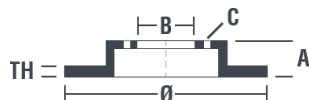

Disc 08.8843.20

brembo
AFTERMARKET

Disc technical data

Axle Rear

Diameter
302 mm

Overall height (A)
49,2 mm

Centring diameter (B)
68 mm

Number of holes (C)
5

Thickness (TH)
12 mm

Minimum thickness
10 mm

Tightening torque
120 Nm

Unit per box
2

EANCode
8020584884324