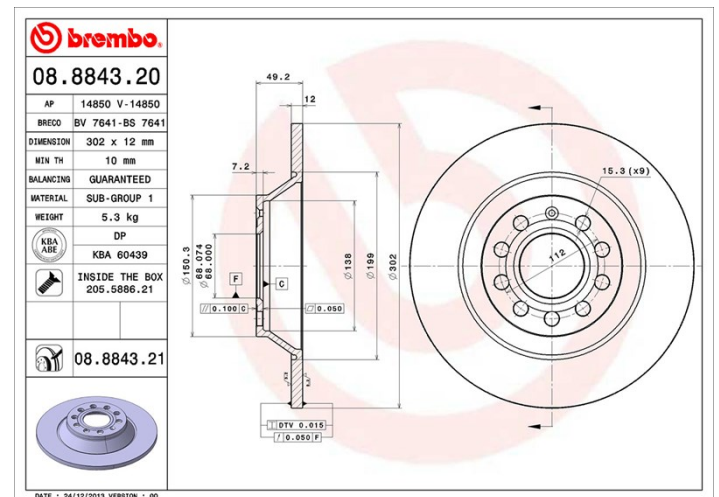

## Disc technical data

**Axle** Rear

**Diameter**  
302 mm

**Overall height (A)**  
49,2 mm

**Centring diameter (B)**  
68 mm

**Number of holes (C)**  
5

**Thickness (TH)**  
12 mm

**Minimum thickness**  
10 mm

**Tightening torque**   
120 Nm

**Unit per box**  
2

**EANCode**  
8020584024966

## Technical specifications