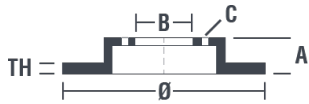

Disc technical data

Axle Rear	Diameter 255 mm
Overall height (A) 47,8 mm	Centring diameter (B) 68 mm
Number of holes (C) 5	Thickness (TH) 10 mm
Minimum thickness 8 mm	Tightening torque
Unit per box 2	EANCode 8020584015612

Brand part numbers

Brembo 08.9084.11	AP 14818 V	Breco BV 7617
-----------------------------	----------------------	-------------------------

08.9084.11	
AP	14818 V
BRECO	BV 7617
DIMENSION	255 x 10 mm
MIN TH	8 mm
BALANCING	GUARANTEED
MATERIAL	SUB-GROUP 1
WEIGHT	3.5 kg
KBA ABE	DP KBA 60439
<small>DATE : 25/12/2013 VERSION : 00</small>	