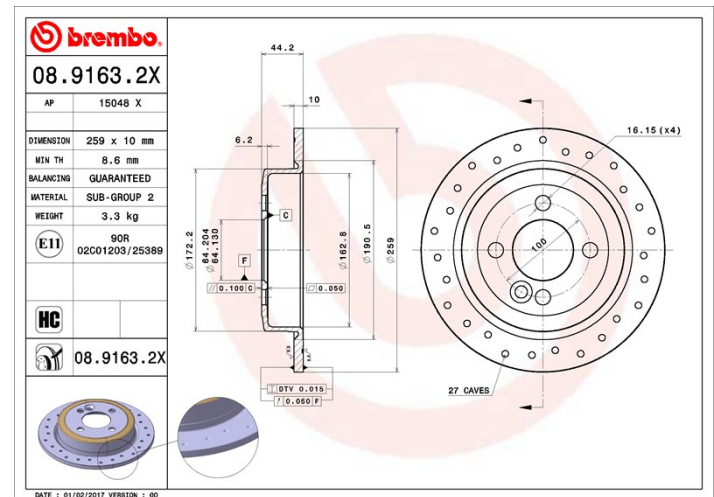

Disc technical data

Axle Rear

Diameter
259 mm

Overall height (A)
44 mm

Centring diameter (B)
64 mm

Number of holes (C)
4

Thickness (TH)
10 mm

Minimum thickness
8,4 mm

Tightening torque
120 Nm

Unit per box
2

EANCode
8020584220610

Brand part numbers

Brembo
08.9163.2X

AP
15048 X

Technical specifications

High Carbon disc (HC)