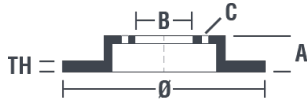

Disc technical data

Axle Rear

Diameter
290 mm

Overall height (A)
53,5 mm

Centring diameter (B)
67 mm

Number of holes (C)
5

Thickness (TH)
12 mm

Minimum thickness
10,3 mm

Tightening torque
110 Nm

Unit per box
2

EANCode
8020584917510

Brand part numbers

Brembo
08.9175.10

AP
14844

Breco
BS 7635

		08.9175.10	
AP	14844 V-14844		
BRECO	BV 7635-BS 7635		
DIMENSION	290 x 12 mm		
MIN TH	10,3 mm		
MAX. DIA	165 mm		
BALANCING	GUARANTEED		
MATERIAL	SUB-GROUP 1		
WEIGHT	5,1 kg		
KBA ABE	DP		
	KBA 60439		
	INSIDE THE BOX 105.5732.95		
	08.9175.11		
DATE : 04/01/2014 VERSION : 00			