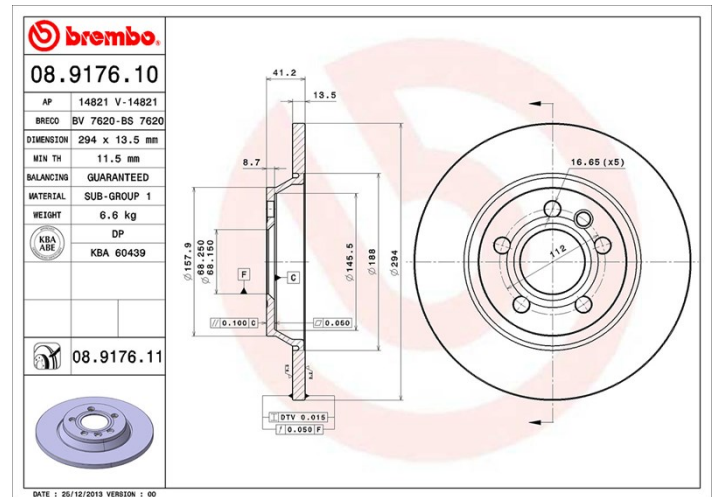

Disc technical data

Axle Rear

Diameter
294 mm

Overall height (A)
41,2 mm

Centring diameter (B)
68,2 mm

Number of holes (C)
5

Thickness (TH)
13,5 mm

Minimum thickness
11,5 mm

Tightening torque 
170 Nm

Unit per box
2

EANCode
8020584030486

Brand part numbers

Brembo
08.9176.11

AP
14821 V

Breco
BV 7620

Technical specifications