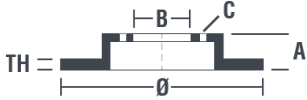

Disc technical data

Axle Rear

Diameter
294 mm

Overall height (A)
41,2 mm

Centring diameter (B)
68,2 mm

Number of holes (C)
5

Thickness (TH)
13,5 mm

Minimum thickness
11,5 mm

Tightening torque
170 Nm

Unit per box
2

EANCode
8020584030486