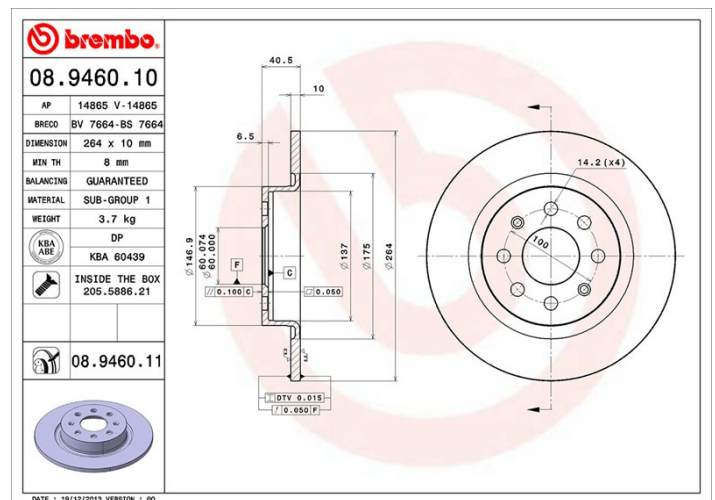

Disc
08.9460.10

brembo
AFTERMARKET

Disc technical data

Axle Rear

Diameter
264 mm

Overall height (A)
40,5 mm

Centring diameter (B)
60 mm

Number of holes (C)
4

Thickness (TH)
10 mm

Minimum thickness
8 mm

Tightening torque 
98 Nm

Unit per box
2

EANCode
8020584946015

brembo

Brand part numbers

Brembo
08.9460.10

AP
14865

Breco
BS 7664

Technical specifications

Disc with fixing screw

By supplying the fixing screw in the disc box, Brembo provides extra help to the mechanic if the original screw is rusty or worn to such an extent as to prevent or make it difficult to reuse.