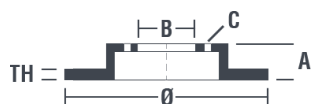

Disc 08.9460.31

Disc technical data

Axle Rear

Diameter
264 mm

Overall height (A)
40,5 mm

Centring diameter (B)
70 mm

Number of holes (C)
5

Thickness (TH)
10 mm

Minimum thickness
8 mm

Tightening torque
110 Nm

Unit per box
2

EANCode
8020584225141

Brand part numbers

Brembo
08.9460.31

AP
14933 V

Breco
BV 7723

08.9460.30	
AP	14933 V-14933
BRECO	BV 7723-BS 7723
DIMENSION	264 x 10 mm
MIN TH	8 mm
BALANCING	GUARANTEED
MATERIAL	SUB-GROUP 1
WEIGHT	3.7 kg
	90R 02C01202/25299
	INSIDE THE BOX 205.5886.21
	08.9460.31
DATE : 12/04/2016 VERSION : 02	

Technical specifications

Disc with fixing screw

By supplying the fixing screw in the disc box, Brembo provides extra help to the mechanic if the original screw is rusty or worn to such an extent as to prevent or make it difficult to reuse.

UV Disc

The UV coating process provides a superior corrosion resistance and full disc protection.

Compatible vehicles

OPEL

Model	Type	Kw	Year
ADAM (M13)	1.4 S	110	11/14 -
CORSA D (S07)	1.4 (L08, L68)	88	07/12 08/14
CORSA D (S07)	1.6 Turbo (L08, L68)	155	06/11 08/14
CORSA D (S07)	1.6 Turbo (L08, L68)	110	05/07 08/14
CORSA D (S07)	1.6 Turbo (L08, L68)	141	11/06 08/14
CORSA D (S07)	1.7 CDTI (L08, L68)	92	08/06 12/11