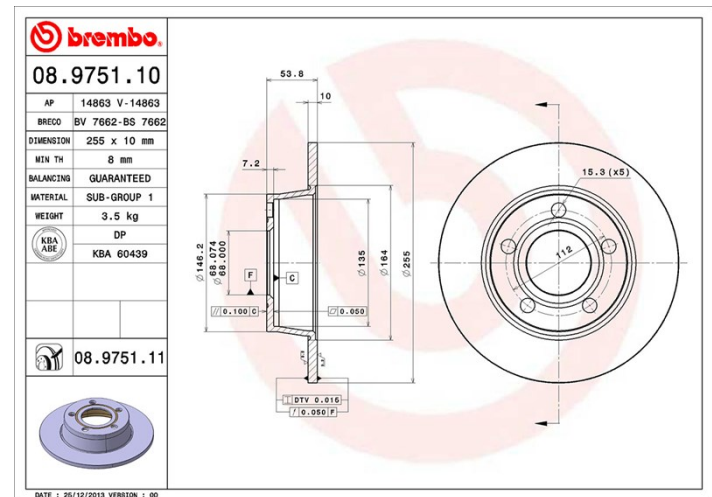

Disc 08.9751.10

 **brembo**
AFTERMARKET

Disc technical data

Axle Rear

Diameter
255 mm

Overall height (A)
53,8 mm

Centring diameter (B)
68 mm

Number of holes (C)
5

Thickness (TH)
10 mm

Minimum thickness
8 mm

Tightening torque 
120 Nm

Unit per box
2

EANCode
8020584975114

Brand part numbers

Brembo
08.9751.10

AP
14863

Breco
BS 7662

Technical specifications

Compatible vehicles

AUDI

Model	Type	Kw	Year
A6 (4B2, C5)	1.8 T quattro	110	02/97 01/05
A6 (4B2, C5)	1.8 T quattro	132	12/97 01/05
A6 (4B2, C5)	2.4 quattro	120	02/97 01/05
A6 (4B2, C5)	2.4 quattro	121	02/97 01/05
A6 (4B2, C5)	2.4 quattro	125	08/01 01/05
A6 (4B2, C5)	2.4 quattro	115	08/98 07/99
A6 (4B2, C5)	2.5 TDI quattro	132	02/00 01/05
A6 (4B2, C5)	2.5 TDI quattro	110	07/97 01/05
A6 (4B2, C5)	2.7 quattro	187	05/01 07/04