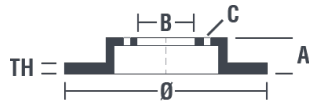

Tightening torque
103 Nm

Unit per box
2

EANCode
8020584997529

| | |
|--------------------------------|-------------------|
| | |
| 08.9975.20 | |
| AP | 14915 V-14915 |
| BRECO | BV 7691 - BS 7691 |
| DIMENSION | 280 x 11 mm |
| MIN TH | 9 mm |
| BALANCING | GUARANTEED |
| MATERIAL | SUB-GROUP 1 |
| WEIGHT | 4.4 kg |
| | DP |
| | KBA 60439 |
| | 08.9975.21 |
| | |
| DATE : 10/04/2014 VERSION : 00 | |