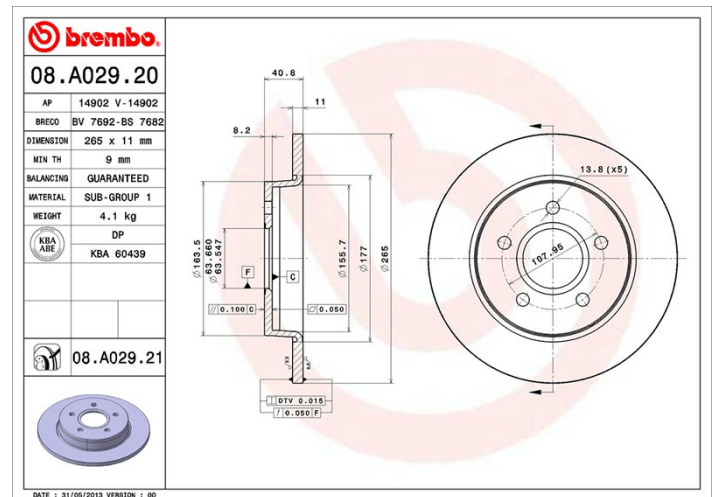

Disc technical data

Axle Rear

Diameter
265 mm

Overall height (A)
40,7 mm

Centring diameter (B)
63,6 mm

Number of holes (C)
5

Thickness (TH)
11 mm

Minimum thickness
9 mm

Tightening torque 
100 Nm

Unit per box
2

EANCode
8020584017418

Brand part numbers

Brembo
08.A029.21

AP
14902 V

Breco
BV 7682

Technical specifications