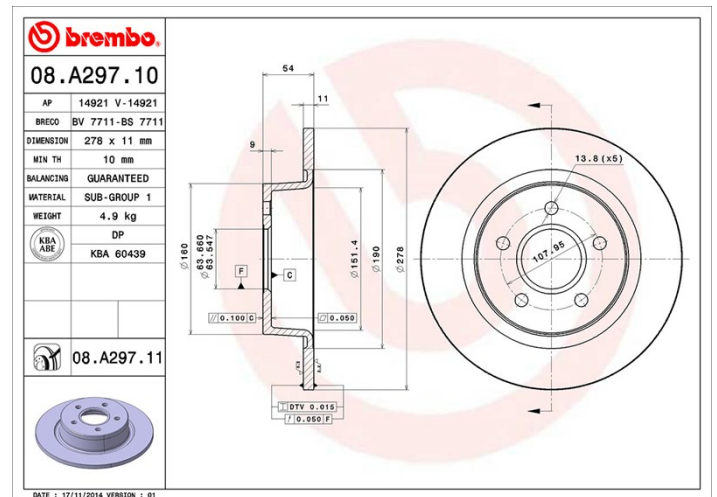

Disc technical data

Axle Rear

Diameter
278 mm

Overall height (A)
54 mm

Centring diameter (B)
63,5 mm

Number of holes (C)
5

Thickness (TH)
11 mm

Minimum thickness
10 mm

Tightening torque
100 Nm

Unit per box
2

EANCode
8020584015841

Brand part numbers

Brembo
08.A297.10

AP
14921

Breco
BS 7711

Technical specifications