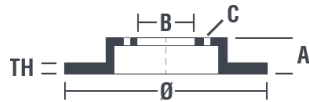

Disc technical data

Axle Rear

Diameter
288 mm

Overall height (A)
35,9 mm

Centring diameter (B)
68 mm

Number of holes (C)
5

Thickness (TH)
12 mm

Minimum thickness
10 mm

Tightening torque
120 Nm

Unit per box
2

EANCode
8020584018965

Brand part numbers

Brembo
08.A332.10

AP
14954

Breco
BS 7745

08.A332.10	
AP	14954 V-14954
BRECO	BV 7745-BS 7745
DIMENSION	288 x 12 mm
MIN TH	10 mm
BALANCING	GUARANTEED
MATERIAL	SUB-GROUP 1
WEIGHT	4.9 kg
KBA	DP
ABE	KBA 60439
INSIDE THE BOX	205.5886.21
08.A332.11	
DATE : 07/08/2013 VERSION : 00	

Technical specifications

Disc with fixing screw

By supplying the fixing screw in the disc box, Brembo provides extra help to the mechanic if the original screw is rusty or worn to such an extent as to prevent or make it difficult to reuse.

Compatible vehicles

AUDI

Model	Type	Kw	Year
A4 (8EC, B7)	2.0 TFSI	162	06/05 06/08
A4 (8EC, B7)	2.0 TFSI	147	11/04 06/08
A4 (8EC, B7)	2.0 TFSI quattro	162	06/05 06/08
A4 (8EC, B7)	2.0 TFSI quattro	147	11/04 06/08
A4 (8EC, B7)	2.5 TDI	120	11/04 05/06
A4 (8EC, B7)	2.7 TDI	132	01/06 06/08
A4 (8EC, B7)	2.7 TDI	120	11/05 06/08