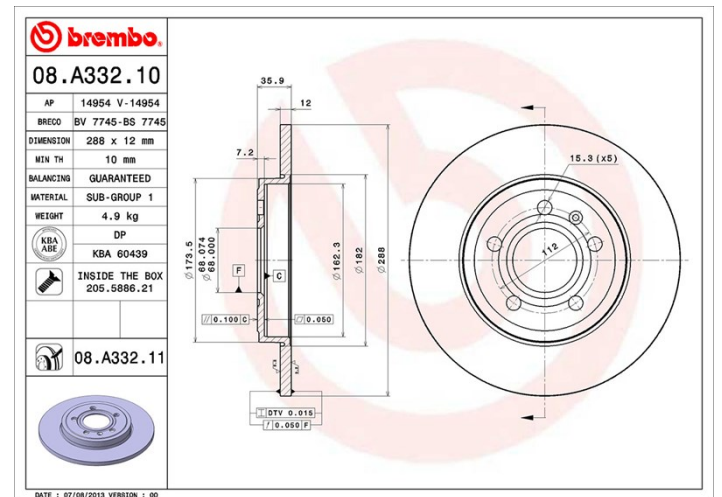

Disc 08.A332.11

Disc technical data

Axle Rear

Diameter
288 mm

Overall height (A)
35,9 mm

Centring diameter (B)
68 mm

Number of holes (C)
5

Thickness (TH)
12 mm

Minimum thickness
10 mm

Tightening torque 
120 Nm

Unit per box
2

EANCode
8020584034804

Brand part numbers

Brembo
08.A332.11

AP
14954 V

Breco
BV 7745