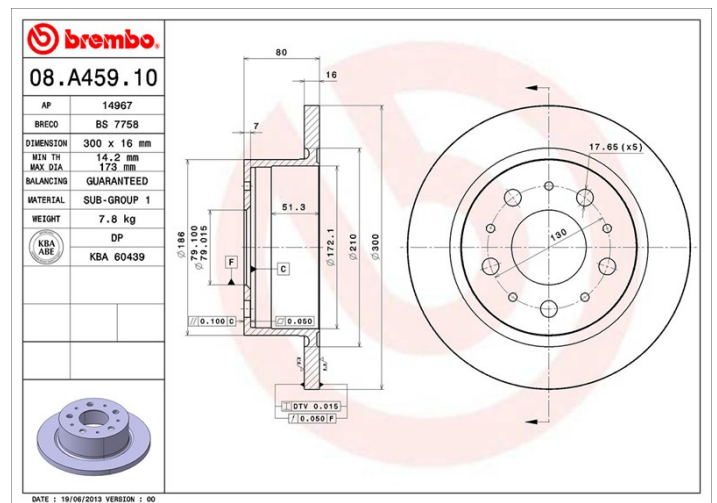

Disc technical data

Axle Rear	Diameter 300 mm
Overall height (A) 80 mm	Centring diameter (B) 79 mm
Number of holes (C) 5	Thickness (TH) 16 mm
Minimum thickness 14,2 mm	Tightening torque 160 Nm
Unit per box 2	EANCode 8020584019467

Brand part numbers

Brembo 08.A459.10	AP 14967	Breco BS 7758
-----------------------------	--------------------	-------------------------

Technical specifications

Compatible vehicles

CITROËN

Model	Type	Kw	Year
JUMPER Box / RELAY Box	2.2 HDi 100	74	04/06 -
JUMPER Box / RELAY Box	2.2 HDi 110	81	07/11 -
JUMPER Box / RELAY Box	2.2 HDi 120	88	04/06 -
JUMPER Box / RELAY Box	2.2 HDi 130	96	07/11 -
JUMPER Box / RELAY Box	2.2 HDi 150	110	07/11 -
JUMPER Box / RELAY Box	3.0 HDi 145	107	07/10 -
JUMPER Box / RELAY Box	3.0 HDi 155	115	07/10 -
JUMPER Box / RELAY Box	3.0 HDi 160	116	09/06 -
JUMPER Box / RELAY Box	3.0 HDi 180	130	07/11 -
JUMPER Bus / RELAY Bus	2.2 HDi 100	74	04/06 -