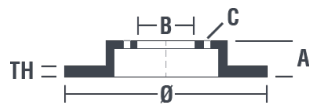

Disc technical data

Axle Rear

Diameter
291 mm

Overall height (A)
61,3 mm

Centring diameter (B)
62 mm

Number of holes (C)
5

Thickness (TH)
10 mm

Minimum thickness
8,5 mm

Tightening torque 
103 Nm

Unit per box
2

EANCode
8020584031551

Brand part numbers

Brembo
08.A635.11

AP
14996 V

Breco
BV 7788

Technical specifications