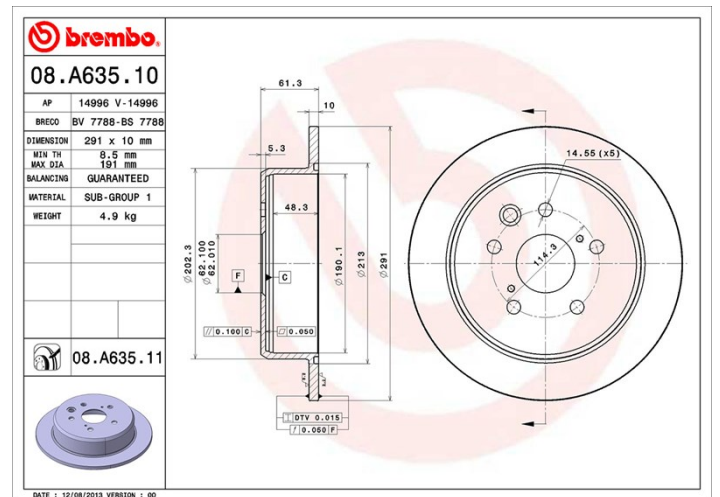

Disc technical data

Axle Rear

Diameter
291 mm

Overall height (A)
61,3 mm

Centring diameter (B)
62 mm

Number of holes (C)
5

Thickness (TH)
10 mm

Minimum thickness
8,5 mm

Tightening torque 
103 Nm

Unit per box
2

EANCode
8020584031551

Brand part numbers

Brembo
08.A635.11

AP
14996 V

Breco
BV 7788

Technical specifications