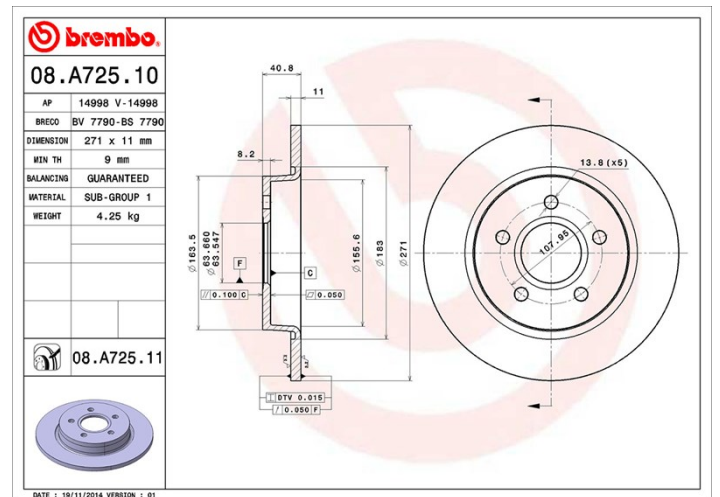

Disc technical data

Axle Rear

Diameter
271 mm

Overall height (A)
40,8 mm

Centring diameter (B)
63,5 mm

Number of holes (C)
5

Thickness (TH)
11 mm

Minimum thickness
9 mm

Tightening torque
130 Nm

Unit per box
2

EANCode
8020584027936

Brand part numbers

Brembo
08.A725.10

AP
14998

Breco
BS 7790

Technical specifications