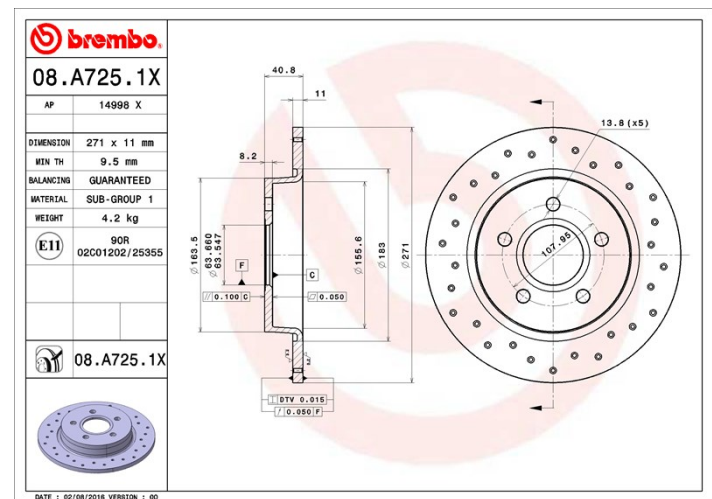

Disc 08.A725.1X

 **brembo**
AFTERMARKET

Disc technical data

Axle Rear

Diameter
271 mm

Overall height (A)
40,8 mm

Centring diameter (B)
63,5 mm

Number of holes (C)
5

Thickness (TH)
11 mm

Minimum thickness
9,5 mm

Tightening torque 
130 Nm

Unit per box
2

EANCode
8020584032671

Brand part numbers

Brembo
08.A725.1X

AP
14998 X