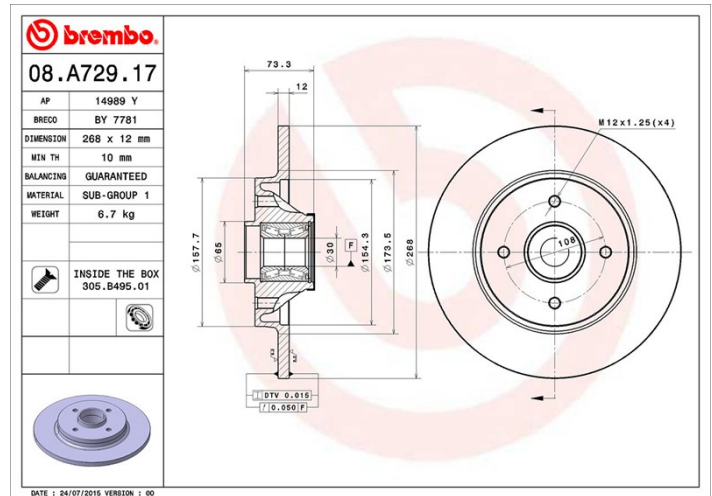

- ✓ OE-equivalent
- ✓ Brembo quality
- ✓ ECE-R90 certificate
- ✓ Safety
- ✓ Bearing kit

Technical specifications

EAN code
8020584025321

Rear

Diameter
268 mm

Thickness (TH)
12 mm

Height (A)
73 mm

Number of holes (C)
4

Brake disc type
Solid

Centering (B)
30 mm

Min. thickness
10 mm

Tightening torque
90 Nm

Units per box
1

COMPATIBLE VEHICLES

CITROËN

BERLINGO / BERLINGO FIRST Box Body/MPV (M _L)	Electric	42/57	01/11 12/11
BERLINGO Box Body/MPV (B9)	1.6	66/90	04/08
BERLINGO Box Body/MPV (B9)	1.6	80/109	04/08
BERLINGO Box Body/MPV (B9)	1.6 BlueHDi 100	73/99	12/14