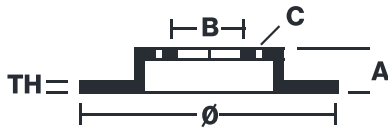

- ✓ OE-equivalent
- ✓ Brembo quality
- ✓ ECE-R90 certificate
- ✓ Safety
- ✓ Bearing kit

Technical specifications

EAN code
8020584025321

Rear

Diameter
268 mm

Thickness (TH)
12 mm

Height (A)
73 mm

Number of holes (C)
4