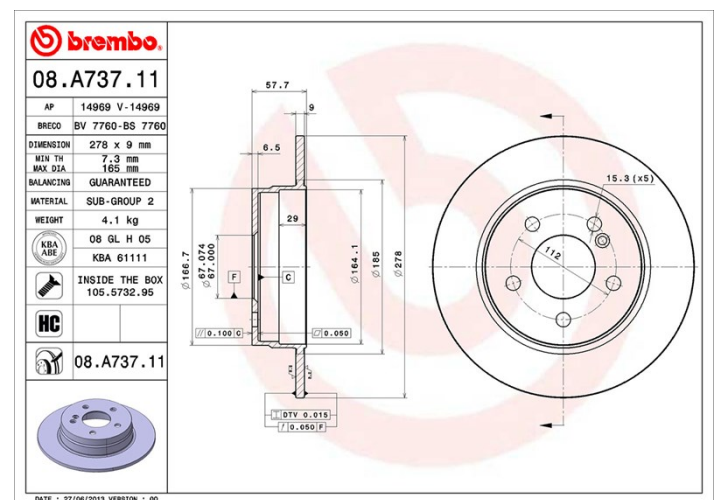

Disc technical data

Axle Rear

Diameter
278 mm

Overall height (A)
57,5 mm

Centring diameter (B)
67 mm

Number of holes (C)
5

Thickness (TH)
9 mm

Minimum thickness
7,3 mm

Tightening torque 
130 Nm

Unit per box
2

EANCode
8020584019832

Brand part numbers

Brembo
08.A737.11

AP
14969 V

Breco
BV 7760

Technical specifications