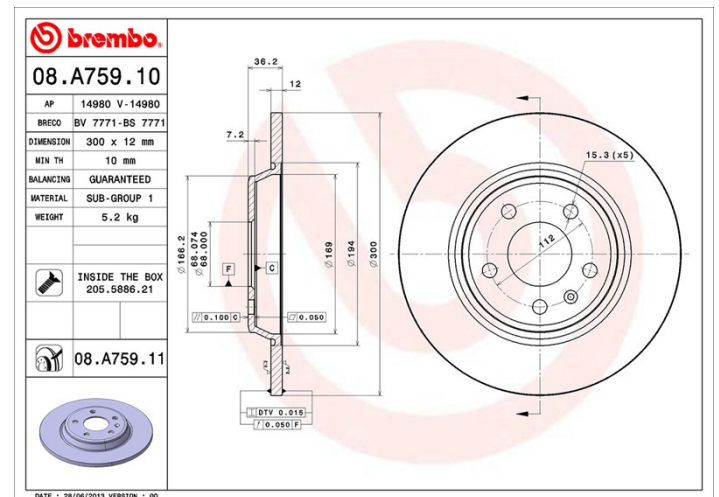

## Disc technical data

**Axle** Rear

**Diameter**  
300 mm

**Overall height (A)**  
36,2 mm

**Centring diameter (B)**  
68 mm

**Number of holes (C)**  
5

**Thickness (TH)**  
12 mm

**Minimum thickness**  
10 mm

**Tightening torque**   
120 Nm

**Unit per box**  
2

**EANCode**  
8020584023600

## Technical specifications