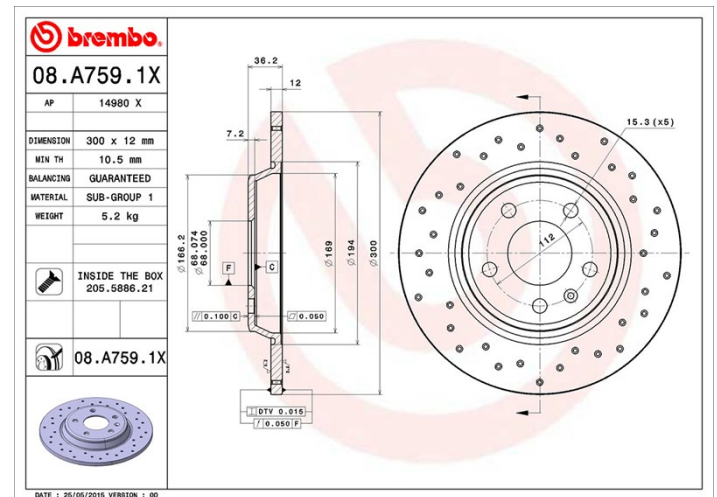

Disc 08.A759.1X

Disc technical data

Axle Rear

Diameter
300 mm

Overall height (A)
36,2 mm

Centring diameter (B)
68 mm

Number of holes (C)
5

Thickness (TH)
12 mm

Minimum thickness
10,5 mm

Tightening torque
120 Nm

Unit per box
2

EANCode
8020584215326

Brand part numbers

Brembo
08.A759.1X

AP
14980 X

Technical specifications