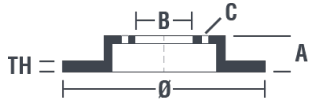

Disc technical data

Axle Rear

Diameter
300 mm

Overall height (A)
36,2 mm

Centring diameter (B)
68 mm

Number of holes (C)
5

Thickness (TH)
12 mm

Minimum thickness
10,5 mm

Tightening torque
120 Nm

Unit per box
2

EANCode
8020584215326