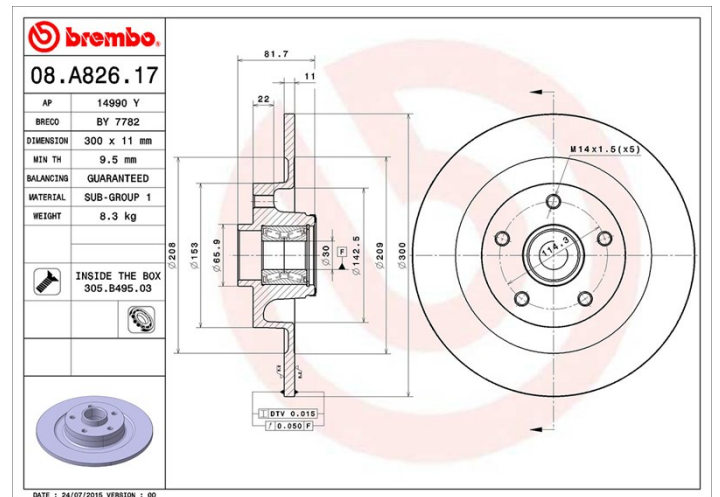

## Disc technical data

**Axle** Rear

**Diameter**  
300 mm

**Overall height (A)**  
81,7 mm

**Centring diameter (B)**  
30 mm

**Number of holes (C)**  
5

**Thickness (TH)**  
11 mm

**Minimum thickness**  
9,5 mm

**Tightening torque**   
110 Nm

**Unit per box**  
1

**EANCode**  
8020584025338