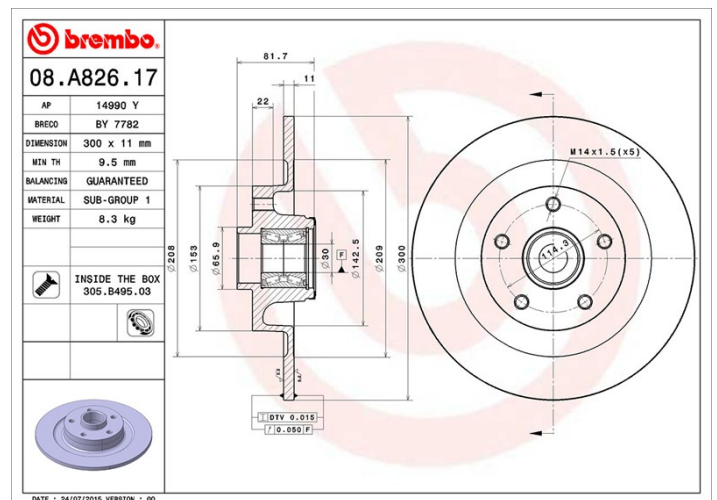

Disc technical data

Diameter (Diameter)
300 mm

Overall height (A)
81,7 mm

Centring diameter (B)
30 mm

Number of holes (C)
5

Thickness (TH)
11 mm

Minimum thickness
9,5 mm

Tightening torque
110 Nm

Brand part numbers

Brembo
08.A826.17

AP
14990 Y

Breco
BY 7782

Technical specifications

Integrated bearing

Brake discs with integrated wheel hub are used on the rear axle of specific car models. To simplify replacement, Brembo supplies a pre-assembled kit with the bearing previously fitted into the disc.