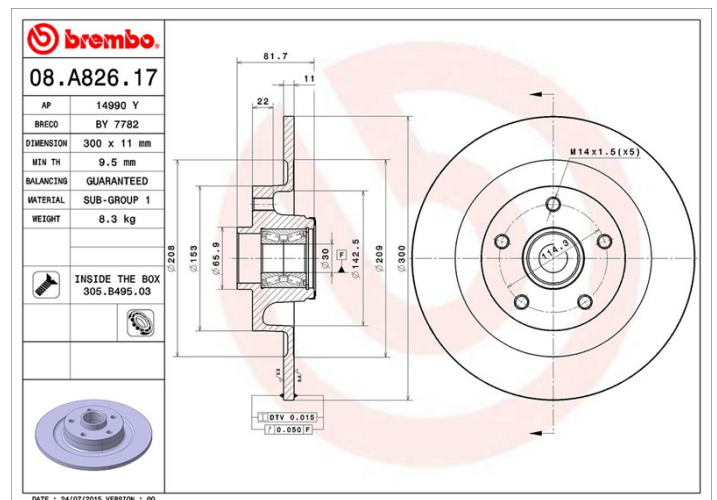

Brand part numbers

Brembo
08.A826.17

AP
14990 Y

Breco
BY 7782

Technical specifications

Integrated bearing

Brake discs with integrated wheel hub are used on the rear axle of specific car models. To simplify replacement, Brembo supplies a pre-assembled kit with the bearing previously fitted into the disc.

Compatible vehicles

RENAULT

Model	Type	Kw	Year
LAGUNA III (BT0/1)	1.5 dCi (BT00, BT0A, BT0T, BT1J)	81	10/07 12/15
LAGUNA III (BT0/1)	1.6 16V (BT04, BT0D, BT0U)	81	10/07 12/15
LAGUNA III (BT0/1)	2.0 16V (BT05, BT0F, BT0W)	103	10/07 12/12
LAGUNA III (BT0/1)	2.0 16V Hi-Flex (BT1H)	103	10/07 12/15
LAGUNA III (BT0/1)	2.0 16V Turbo	125	10/07 12/15
LAGUNA III (BT0/1)	2.0 dCi (BT01, BT08, BT09, BT0E, BT0K, BT12, BT1C, BT1D,...)	110	10/07 12/15