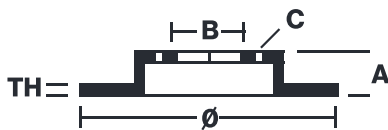

BRAKE DISC 08.A858.17

The 08.A858.17 brake disc is synonymous with reliability

The Brembo brake disc is fully interchangeable with an Original Equipment brake disc. The control of the entire production cycle allows Brembo to offer brake discs with outstanding performance levels, reliability, durability and comfort in all conditions of use. All Brembo brake discs are accompanied by the ECE-R90 homologation.

- ✓ OE-equivalent
- ✓ Brembo quality
- ✓ ECE-R90 certificate
- ✓ Safety
- ✓ Bearing kit

Technical specifications

EAN code
8020584025307

Rear

Diameter
249 mm

Thickness (TH)
9 mm

Height (A)
73 mm

Number of holes (C)
4