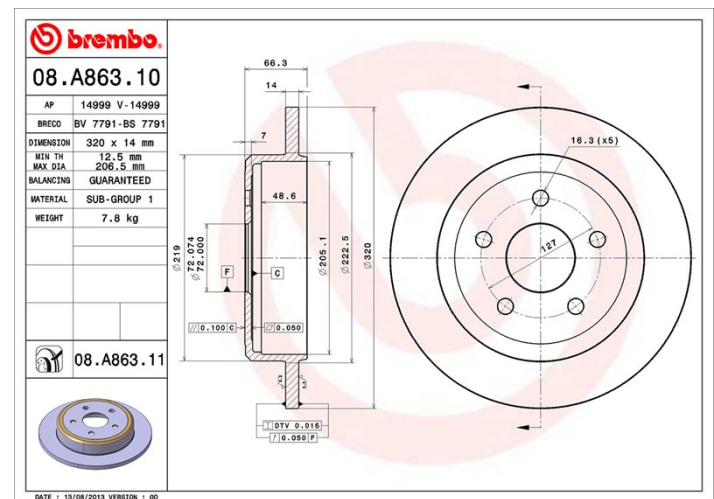

Disc technical data

Axle Rear

Diameter
320 mm

Overall height (A)
66,3 mm

Centring diameter (B)
72 mm

Number of holes (C)
5

Thickness (TH)
14 mm

Minimum thickness
12,5 mm

Tightening torque 
115 Nm

Unit per box
2

EANCode
8020584027950

Brand part numbers

Brembo
08.A863.10

AP
14999

Breco
BS 7791

Technical specifications