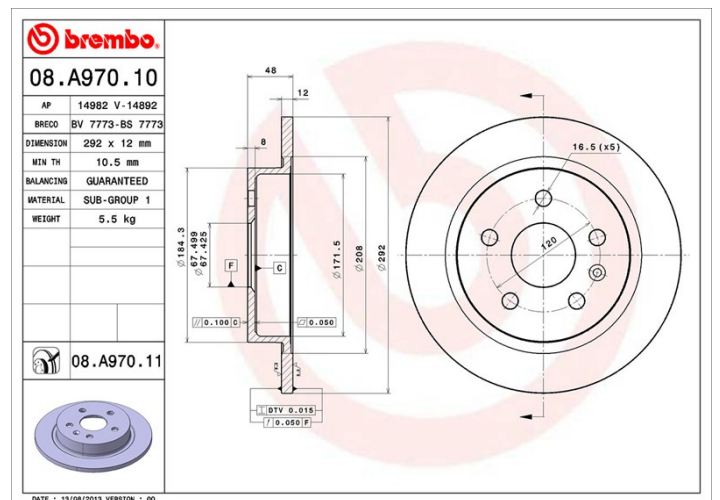

Disc 08.A970.11

Disc technical data

Axle Rear	Diameter 292 mm
Overall height (A) 48 mm	Centring diameter (B) 67,4 mm
Number of holes (C) 5	Thickness (TH) 12 mm
Minimum thickness 10,5 mm	Tightening torque 150 Nm
Unit per box 2	EANCode 8020584031612

Brand part numbers

Brembo
08.A970.11

AP
14982 V

Breco
BV 7773

Technical specifications

UV Disc

The UV coating process provides a superior corrosion resistance and full disc protection.

Compatible vehicles