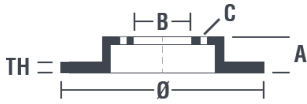

Disc 08.B351.10

brembo
AFTERMARKET

Disc technical data

Axle Rear

Diameter
292 mm

Overall height (A)
45 mm

Centring diameter (B)
70,7 mm

Number of holes (C)
5

Thickness (TH)
12 mm

Minimum thickness
10 mm

Tightening torque
110 Nm

Unit per box
2

EANCode
8020584028438

brembo