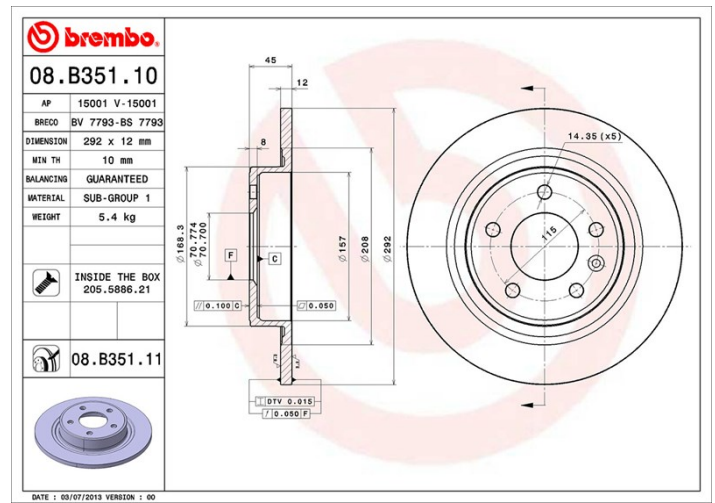

Brand part numbers

Brembo
08.B351.10

AP
15001

Breco
BS 7793

Technical specifications

Disc with fixing screw

By supplying the fixing screw in the disc box, Brembo provides extra help to the mechanic if the original screw is rusty or worn to such an extent as to prevent or make it difficult to reuse.

Compatible vehicles

BUICK (SGM)

Model	Type	Kw	Year
EXCELLE GT	1.6	89	06/10 12/15
EXCELLE GT	1.6 T	135	06/10 12/15
EXCELLE GT	1.8	108	06/10 12/15
EXCELLE XT	1.6	89	01/10 12/15
EXCELLE XT	1.6 T	135	01/10 12/15
EXCELLE XT	1.8	108	01/10 12/12

CHEVROLET

Model	Type	Kw	Year