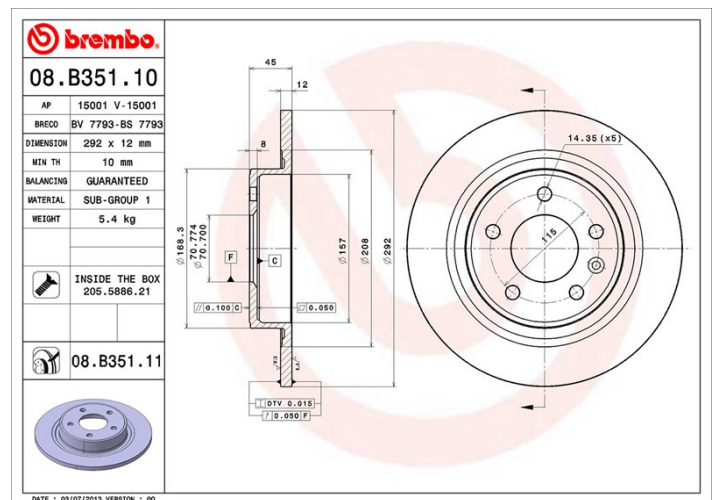

## Disc technical data

**Axle** Rear

**Diameter**  
292 mm

**Overall height (A)**  
45 mm

**Centring diameter (B)**  
70,7 mm

**Number of holes (C)**  
5

**Thickness (TH)**  
12 mm

**Minimum thickness**  
10 mm

**Tightening torque**   
110 Nm

**Unit per box**  
2

**EANCode**  
8020584028445