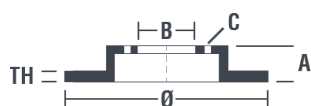

Disc 08.B357.11

brembo
AFTERMARKET

Disc technical data

Axle Rear

Diameter
268 mm

Overall height (A)
45 mm

Centring diameter (B)
60 mm

Number of holes (C)
5

Thickness (TH)
12 mm

Minimum thickness
10 mm

Tightening torque
110 Nm

Unit per box
2

EANCode
8020584217153

Brand part numbers

Brembo
08.B357.11

AP
15000 V

Breco
BV 7792

08.B357.10	
AP 15000 V-15000	
BRECO BV 7792-BS 7792	
DIMENSION 268 x 12 mm	
MIN TH 10 mm	
BALANCING GUARANTEED	
MATERIAL SUB-GROUP 1	
WEIGHT 4.8 kg	
90R 02C01202/25299	
INSIDE THE BOX 205.5886.21	
08.B357.11	
DATE : 12/04/2016 VERSION : 02	

Technical specifications

Disc with fixing screw

By supplying the fixing screw in the disc box, Brembo provides extra help to the mechanic if the original screw is rusty or worn to such an extent as to prevent or make it difficult to reuse.

UV Disc

The UV coating process provides a superior corrosion resistance and full disc protection.

Compatible vehicles

BUICK (SGM)

Model	Type	Kw	Year
ENCORE	1.4	103	07/12 11/13
ENCORE	1.4 AWD	103	07/12 11/13
ENCORE	1.4 T	103	11/13 12/16
ENCORE	1.4 T	105	12/16 -
ENCORE	1.4 T AWD	103	11/13 12/16
ENCORE	1.4 T AWD	105	12/16 -