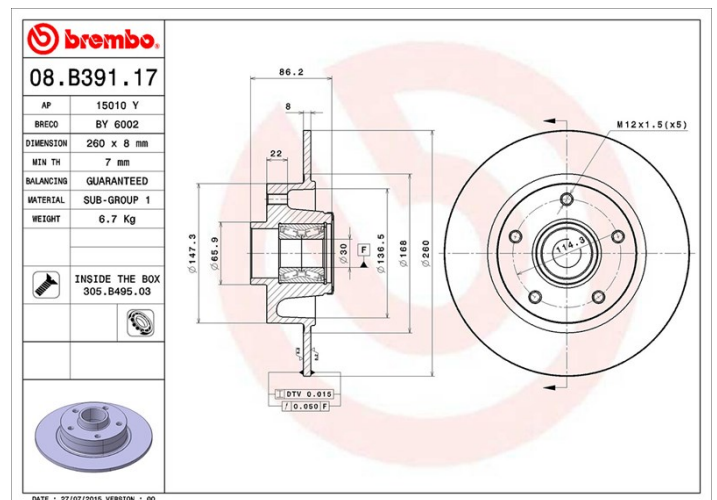

Disc 08.B391.17

Disc technical data

Diameter (Diameter)
260 mm

Overall height (A)
86,2 mm

Centring diameter (B)
30 mm

Number of holes (C)
5

Thickness (TH)
8 mm

Minimum thickness
7 mm

Tightening torque
110 Nm

Unit per box
1

Brand part numbers

Brembo
08.B391.17

AP
15010 Y

Breco
BY 6002

Technical specifications

Integrated bearing

Brake discs with integrated wheel hub are used on the rear axle of specific car models. To simplify replacement, Brembo supplies a pre-assembled kit with the bearing previously fitted into the disc.

Compatible vehicles

RENAULT

Model	Type	Kw	Year
GRAND SCÉNIC III (JZ0/1_)	1.5 dCi	63	04/09 -
MEGANE CC (EZ0/1_)	1.4 TCe (EZ0F, EZ1V)	96	06/10 -
MEGANE CC (EZ0/1_)	1.5 dCi (EZ09, EZ1G, EZ0D)	81	06/10 -
MEGANE CC (EZ0/1_)	1.6 16V (EZ0U, EZ1U)	81	06/10 -
MEGANE CC (EZ0/1_)	1.6 dCi (EZ00)	96	04/11 -
MEGANE CC (EZ0/1_)	1.9 dCi (EZ0J, EZ1S)	96	06/10 -
MEGANE CC (EZ0/1_)	2.0 CVT (EZ0G, EZ1E, EZ1P)	103	06/10 -
MEGANE CC (EZ0/1_)	2.0 dCi (EZ0L)	118	06/10 -