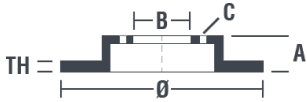

Disc 08.B413.11

Disc technical data

Axle Rear

Diameter
272 mm

Overall height (A)
48,2 mm

Centring diameter (B)
65 mm

Number of holes (C)
5

Thickness (TH)
10 mm

Minimum thickness
8 mm

Tightening torque
120 Nm

Unit per box
2

EANCode
8020584031483

Brand part numbers

Brembo
08.B413.11

AP
15012 V

Breco
BV 6004

08.B413.10	
AP	15012 V-15012
BRECO	BV 6004-BS 6004
DIMENSION	272 x 10 mm
MIN TH	8 mm
BALANCING	GUARANTEED
MATERIAL	SUB-GROUP 1
WEIGHT	3.8 kg
	INSIDE THE BOX 205.5886.21
	08.B413.11
DATE : 13/08/2013 VERSION : 00	

Technical specifications

Disc with fixing screw

By supplying the fixing screw in the disc box, Brembo provides extra help to the mechanic if the original screw is rusty or worn to such an extent as to prevent or make it difficult to reuse.

UV Disc

The UV coating process provides a superior corrosion resistance and full disc protection.

Compatible vehicles

AUDI

Model	Type	Kw	Year
A1 (8X1, 8XK)	1.0 TFSI	60	01/16 10/18
A1 (8X1, 8XK)	1.0 TFSI	70	03/15 10/18
A1 (8X1, 8XK)	1.2 TFSI	63	05/10 04/15
A1 (8X1, 8XK)	1.4 TDI	66	11/14 10/18
A1 (8X1, 8XK)	1.4 TFSI	136	01/11 04/15