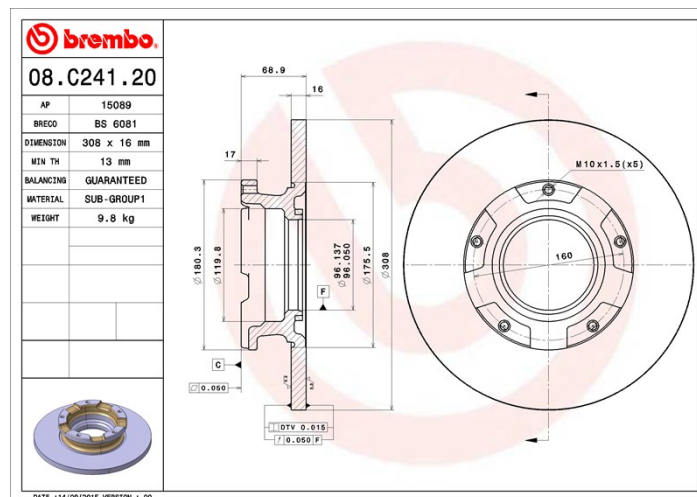

Disc technical data

Axle Rear

Diameter
308 mm

Overall height (A)
68,9 mm

Centring diameter (B)
96 mm

Number of holes (C)
5

Thickness (TH)
16 mm

Minimum thickness
13 mm

Tightening torque
Nm

Unit per box
1

EANCode
8020584220900

Brand part numbers

Brembo
08.C241.20

AP
15089

Breco
BS 6081

Technical specifications