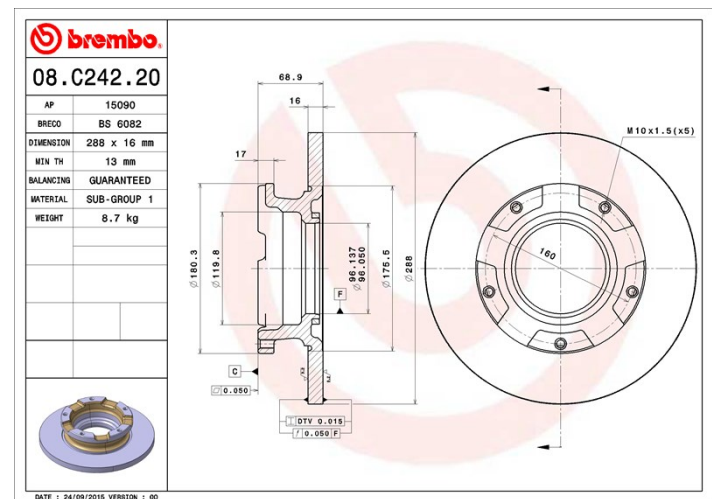

Disc technical data

Axle Rear

Diameter
288 mm

Overall height (A)
68,9 mm

Centring diameter (B)
96 mm

Number of holes (C)
5

Thickness (TH)
16 mm

Minimum thickness
13 mm

Tightening torque
Nm

Unit per box
1

EANCode
8020584220917

Brand part numbers

Brembo
08.C242.20

AP
15090

Breco
BS 6082

Technical specifications