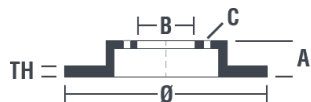

Tightening torque
Nm

Unit per box
2

EANCode
8020584220924

Brand part numbers

Brembo
08.C307.11

AP
15085 V

Breco
BV 6077

08.C307.10	
AP	15085 V-15085
BRECO	BV 6077-BS 6077
DIMENSION	280 x 10 mm
MIN TH	8.4 mm
BALANCING	GUARANTEED
MATERIAL	SUB-GROUP 2
WEIGHT	3.7 kg
E11	90R 02C01203/25516
HC	
	08.C307.11
DATE : 19/04/2016 VERSION : 01	