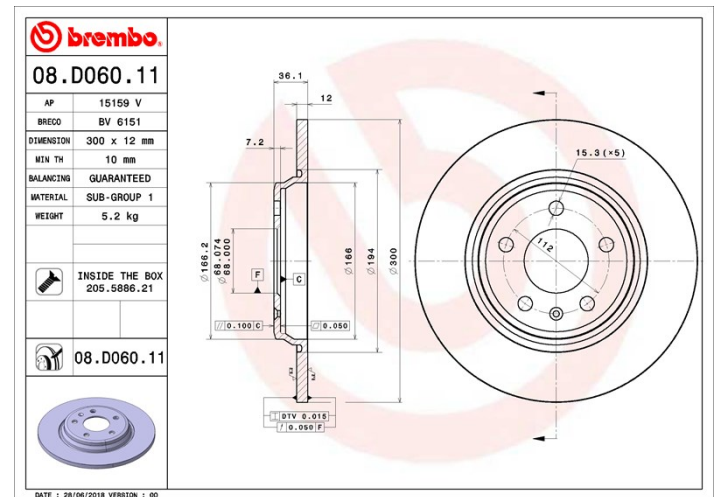

Disc 08.D060.11

Disc technical data

Axle Rear

Diameter
300 mm

Overall height (A)
36,1 mm

Centring diameter (B)
68 mm

Number of holes (C)
5

Thickness (TH)
12 mm

Minimum thickness
10 mm

Tightening torque 
Nm

Unit per box
2

EANCode
8020584233993

Brand part numbers

Brembo
08.D060.11

AP
15159 V

Breco
BV 6151

Technical specifications

Disc with fixing screw

By supplying the fixing screw in the disc box, Brembo provides extra help to the mechanic if the original screw is rusty or worn to such an extent as to prevent or make it difficult to reuse.