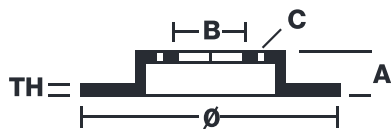

### Technical specifications

EAN code  
**8020584029329**

Axle  
**Rear**

Diameter Ø  
**305** mm

Thickness (TH)  
**12** mm

Height (A)  
**33** mm

Number of holes (C)  
**5**

Brake disc type  
**Solid**