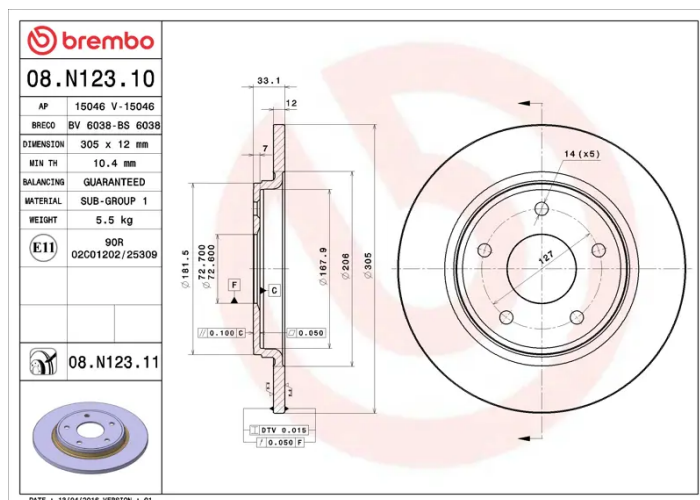

### Technical specifications

EAN code  
**8020584029329**

Axle  
**Rear**

Diameter Ø  
**305** mm

Thickness (TH)  
**12** mm

Height (A)  
**33** mm

Number of holes (C)  
**5**

Brake disc type  
**Solid**

Centering (B)  
**73** mm

Min. thickness  
**10,4** mm

Tightening torque  
**129** Nm

COMPATIBLE VEHICLES