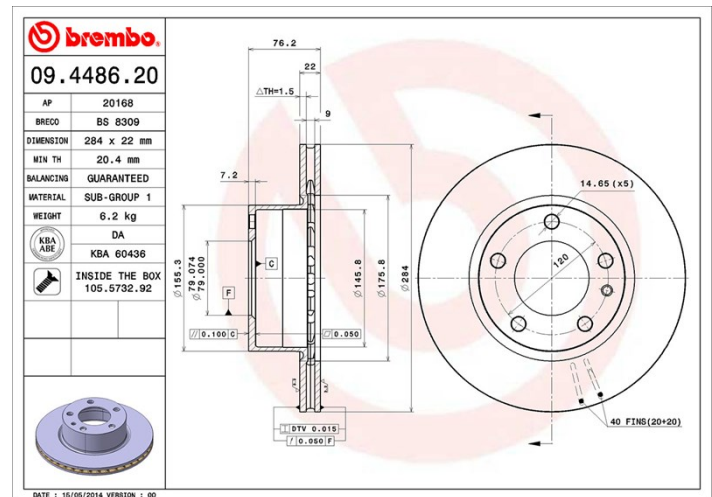

Brand part numbers

Brembo
09.4486.20

AP
20168

Breco
BS 8309

Technical specifications

Disc with fixing screw

By supplying the fixing screw in the disc box, Brembo provides extra help to the mechanic if the original screw is rusty or worn to such an extent as to prevent or make it difficult to reuse.

Compatible vehicles

BMW

Model	Type	Kw	Year
5 (E28)	518	66	06/81 09/84
5 (E28)	518 i	75	05/81 12/87
5 (E28)	518 i	77	05/81 12/87
5 (E28)	520 i	92	06/81 12/87
5 (E28)	520 i	95	08/85 12/87
5 (E28)	520 i	110	12/86 12/87
5 (E28)	524 d	63	03/86 12/87