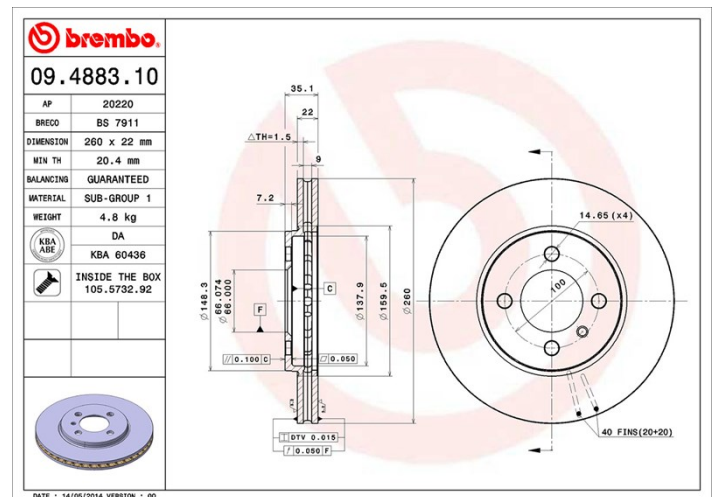

Disc 09.4883.10

Disc technical data

Axle Front

Diameter
260 mm

Overall height (A)
35,1 mm

Centring diameter (B)
66 mm

Number of holes (C)
4

Thickness (TH)
22 mm

Minimum thickness
20,4 mm

Tightening torque 
120 Nm

Unit per box
2

EANCode
8020584488317

Brand part numbers

Brembo
09.4883.10

AP
20220

Breco
BS 7911