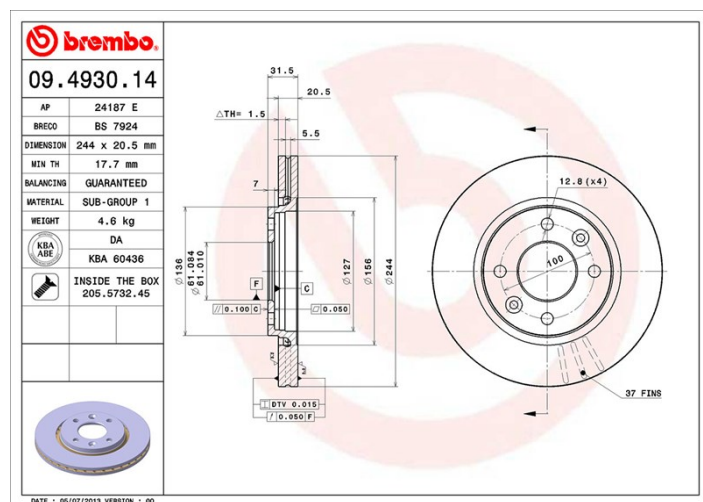

Disc 09.4930.14

brembo
AFTERMARKET

Disc technical data

Axle Front

Diameter
244 mm

Overall height (A)
31,6 mm

Centring diameter (B)
61 mm

Number of holes (C)
4

Thickness (TH)
20,5 mm

Minimum thickness
17,7 mm

Tightening torque 
85 Nm

Unit per box
2

EANCode
8020584012499

Brand part numbers

Brembo
09.4930.14

AP
24187 E

Breco
BS 7924

Technical specifications

Disc with fixing screw

By supplying the fixing screw in the disc box, Brembo provides extra help to the mechanic if the original screw is rusty or worn to such an extent as to prevent or make it difficult to reuse.