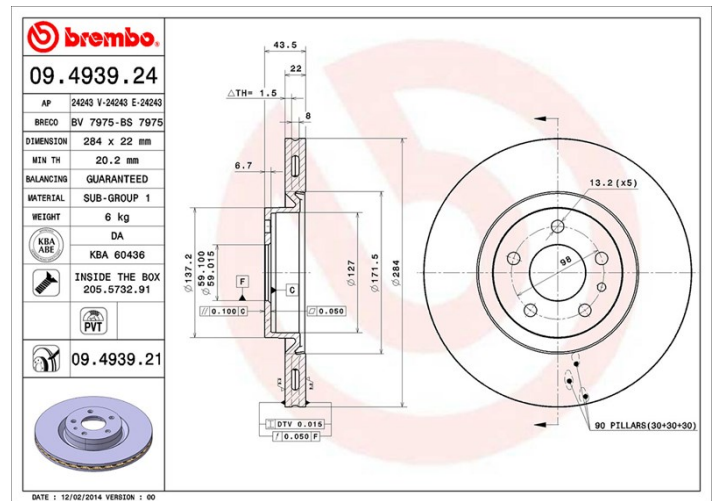

Disc
09.4939.21

 **brembo**
AFTERMARKET

Disc technical data

Diameter (Diameter)
284 mm

Overall height (A)
43,5 mm

Centring diameter (B)
59 mm

Number of holes (C)
5

Thickness (TH)
22 mm

Minimum thickness
20,2 mm

Tightening torque 
98 Nm

Brand part numbers

Brembo
09.4939.21

AP
24243 V

Breco
BV 7975

Technical specifications

PVT vented disc