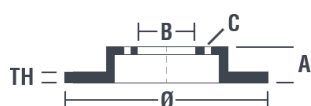

Disc 09.4939.21

Disc technical data

Diameter (Diameter)
284 mm

Overall height (A)
43,5 mm

Centring diameter (B)
59 mm

Number of holes (C)
5

Thickness (TH)
22 mm

Minimum thickness
20,2 mm

Tightening torque
98 Nm

Unit per box
2

Brand part numbers

Brembo
09.4939.21

AP
24243 V

Breco
BV 7975

09.4939.24	
AP	24243 V-24243 E-24243
BRECO	BV 7975-BS 7975
DIMENSION	284 x 22 mm
MIN TH	20.2 mm
BALANCING	GUARANTEED
MATERIAL	SUB-GROUP 1
WEIGHT	6 kg
KBA A&E	DA
	KBA 60436
	INSIDE THE BOX 205.5732.91
	09.4939.21
DATE : 12/02/2014 VERSION : 00	

Technical specifications

PVT vented disc

The PVT disc uses, in its ventilation chamber, pillars instead of vanes. Disc cooling capacity is enhanced by an extra 40% and therefore provides more resistance against thermal cracking.

Disc with fixing screw

By supplying the fixing screw in the disc box, Brembo provides extra help to the mechanic if the original screw is rusty or worn to such an extent as to prevent or make it difficult to reuse.

UV Disc

The UV coating process provides a superior corrosion resistance and full disc protection.

Compatible vehicles

ALFA ROMEO

Model	Type	Kw	Year
147 (937_)	1.6 16V T.SPARK (937.AXA1A, 937.AXB1A, 937.BXB1A)	88	01/01 03/10
147 (937_)	1.6 16V T.SPARK ECO (937.AXA1A, 937.BXA1A)	77	01/01 03/10
147 (937_)	1.9 JTD (937.AXD1A,	85	04/01 03/10