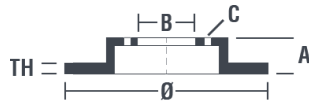

Disc
09.4939.21

brembo
AFTERMARKET

Disc technical data

Diameter (Diameter)
284 mm

Overall height (A)
43,5 mm

Centring diameter (B)
59 mm

Number of holes (C)
5

Thickness (TH)
22 mm

Minimum thickness
20,2 mm

Tightening torque
98 Nm