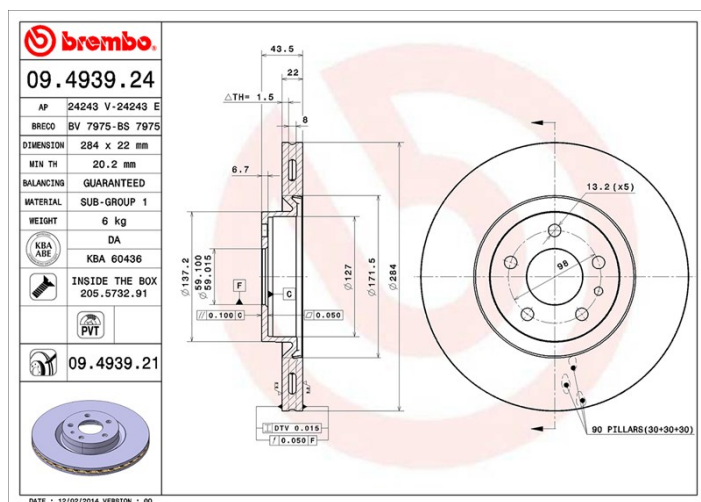

Disc 09.4939.24

Disc technical data

Diameter (Diameter)
284 mm

Overall height (A)
43,5 mm

Centring diameter (B)
59 mm

Number of holes (C)
5

Thickness (TH)
22 mm

Minimum thickness
20,2 mm

Tightening torque 
98 Nm

Unit per box
2

Brand part numbers

Brembo
09.4939.24

AP
24243 E

Breco
BS 7975

Technical specifications

PVT vented disc