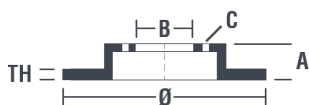

Disc 09.4939.24

Disc technical data

Diameter (Diameter)
284 mm

Overall height (A)
43,5 mm

Centring diameter (B)
59 mm

Number of holes (C)
5

Thickness (TH)
22 mm

Minimum thickness
20,2 mm

Tightening torque
98 Nm

Unit per box
2