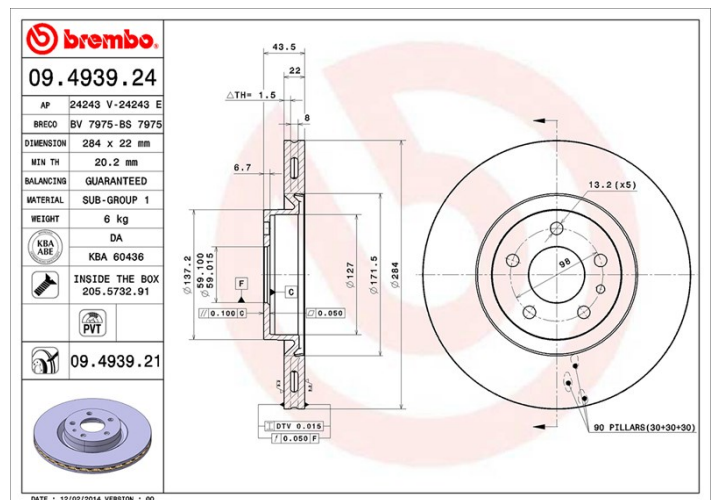

Disc 09.4939.24

brembo
AFTERMARKET

Disc technical data

Diameter (Diameter)
284 mm

Overall height (A)
43,5 mm

Centring diameter (B)
59 mm

Number of holes (C)
5

Thickness (TH)
22 mm

Minimum thickness
20,2 mm

Tightening torque 
98 Nm

Brand part numbers

Brembo
09.4939.24

AP
24243 E

Breco
BS 7975

Technical specifications

PVT vented disc