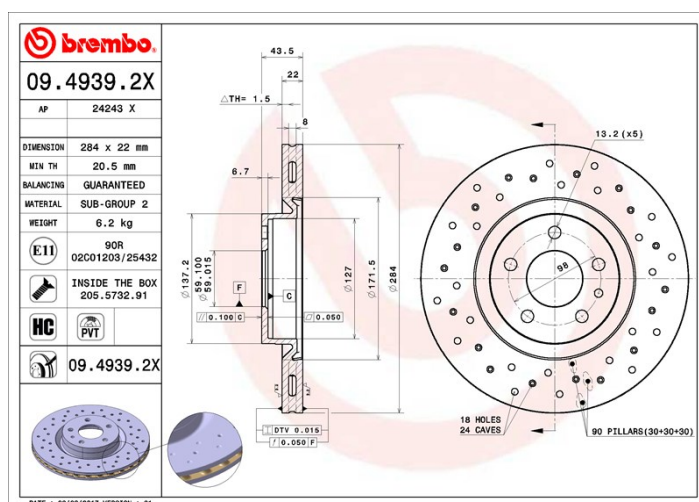

Disc 09.4939.2X

brembo
AFTERMARKET

Disc technical data

Diameter (Diameter)
284 mm

Overall height (A)
43,5 mm

Centring diameter (B)
59 mm

Number of holes (C)
5

Thickness (TH)
22 mm

Minimum thickness
20,5 mm

Tightening torque 
98 Nm

Unit per box
2

Brand part numbers

Brembo
09.4939.2X

AP
24243 X

Technical specifications

PVT vented disc