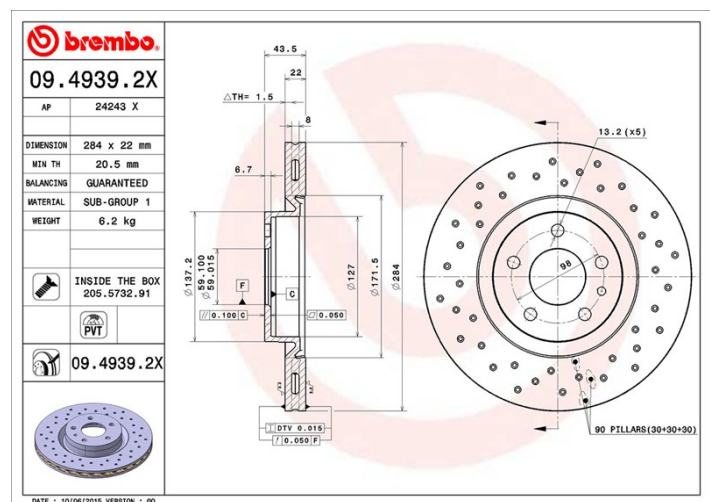

## Disc technical data

**Diameter** (Diameter)  
284 mm

**Overall height** (A)  
43,5 mm

**Centring diameter** (B)  
59 mm

**Number of holes** (C)  
5

**Thickness** (TH)  
22 mm

**Minimum thickness**  
20,5 mm

## Brand part numbers

**Brembo**  
09.4939.2X

**AP**  
24243 X

## Technical specifications