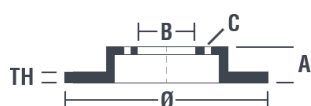

Disc 09.4939.2X

brembo
AFTERMARKET

Disc technical data

Diameter (Diameter)
284 mm

Overall height (A)
43,5 mm

Centring diameter (B)
59 mm

Number of holes (C)
5

Thickness (TH)
22 mm

Minimum thickness
20,5 mm

Tightening torque
98 Nm

Unit per box
2