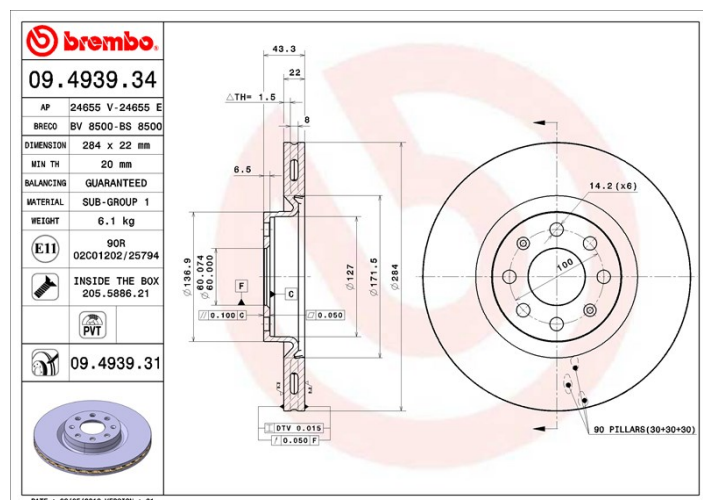

Disc
09.4939.31

 **brembo**
AFTERMARKET

Disc technical data

Axle Front

Diameter
284 mm

Overall height (A)
43,3 mm

Centring diameter (B)
60 mm

Number of holes (C)
4

Thickness (TH)
22 mm

Minimum thickness
20 mm

Tightening torque 
98 Nm

Unit per box
2

EANCode
8020584023815

Brand part numbers

Brembo
09.4939.31

AP
24655 V

Breco
BV 8500

Technical specifications

PVT vented disc

The PVT disc uses, in its ventilation chamber, pillars instead of vanes. Disc cooling capacity is enhanced by an extra 40% and therefore provides more resistance against thermal cracking.